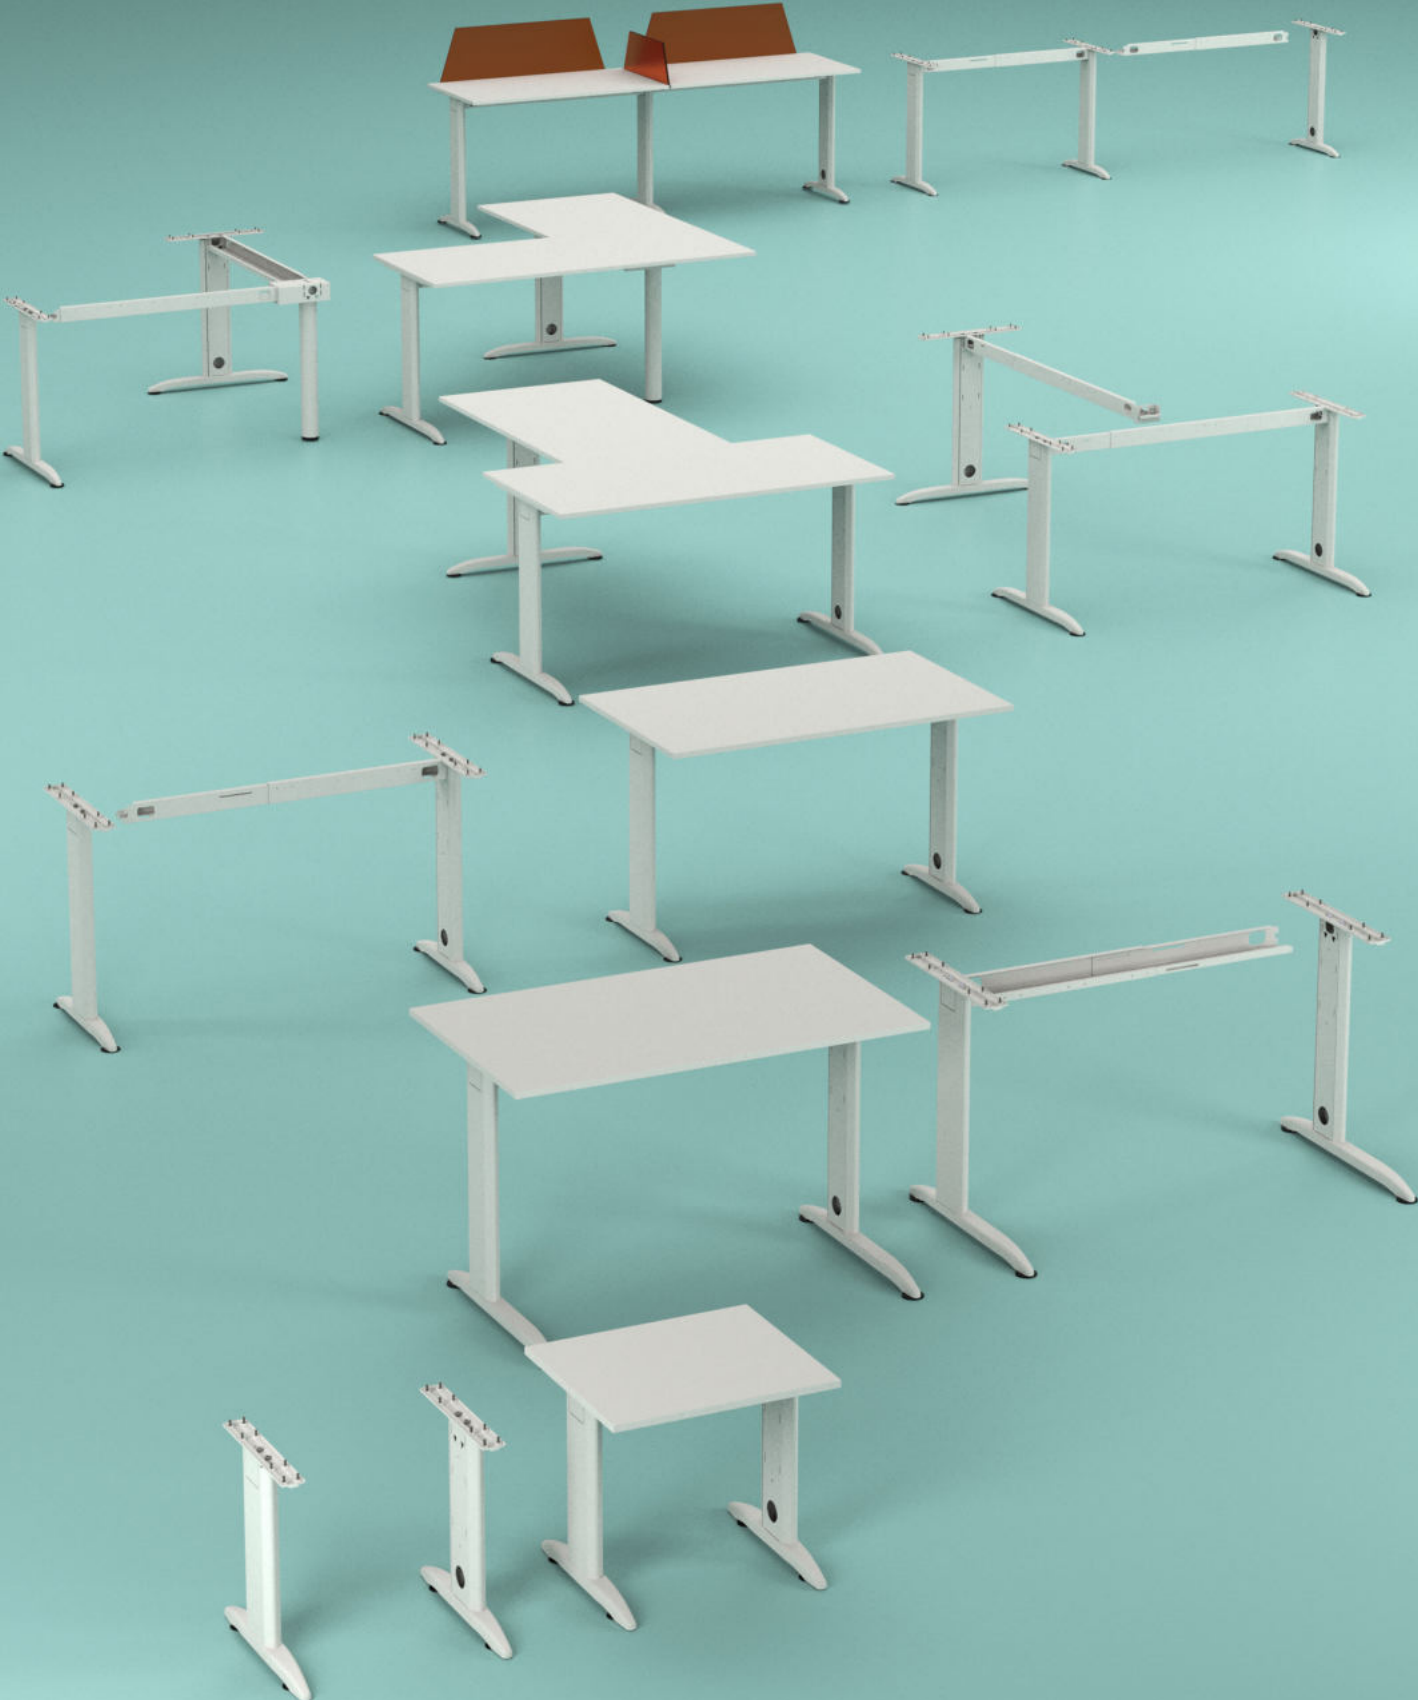

DERBY

Workspace Elements

.rivalmetal | **AURA**

**AURA**, which can be resized according to its intended use, is an ideal design for office use. With its telescopic beam and adjustable feet, it combines functionality with innovative elegance in design.